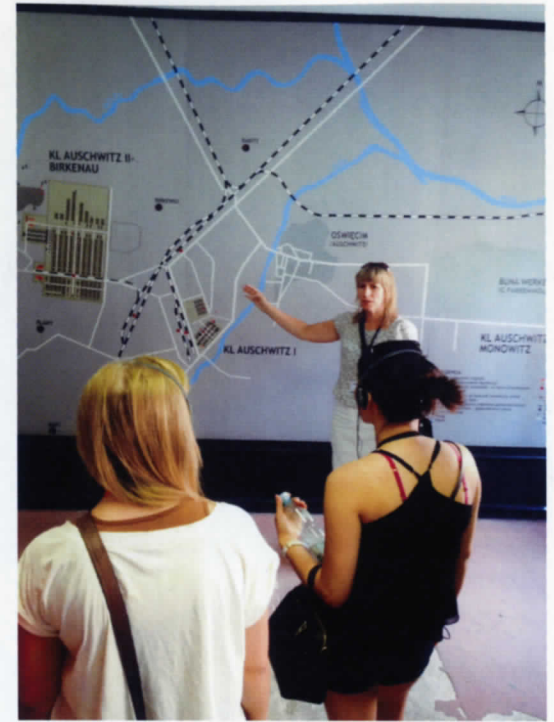

Detroit Metropolitan Airport North Terminal
July 10, 2014

July 11-12, Budapest

Historic Szechenyi Thermal Baths Budapest

Off to Poland via Slovakia! July 13

Krakow, July 13 - July 15

July 14 - Morning visit to Lear, then humbling tour of Auschwitz.

July 15 - Delphi Technical Center, Wawel Castle and Krakow City Center

July, 16 - Bus to G_M, then train to Wroclaw

July 17 - Tours at Harris Division of Lincoln Electric and Electrolux

July 18 - Panalpina and "Integration Party!"

July 19 - University Lecture and tour of Cathedral Island

← MIĘDZYNARODOWA WYŻSZA SZKOŁA LOGISTYKI I TRANSPORTU WE WROCŁAWIU

Najlepsza uczelnia logistyczna w Polsce
zaprasza na specjalistyczne studia I i II stopnia